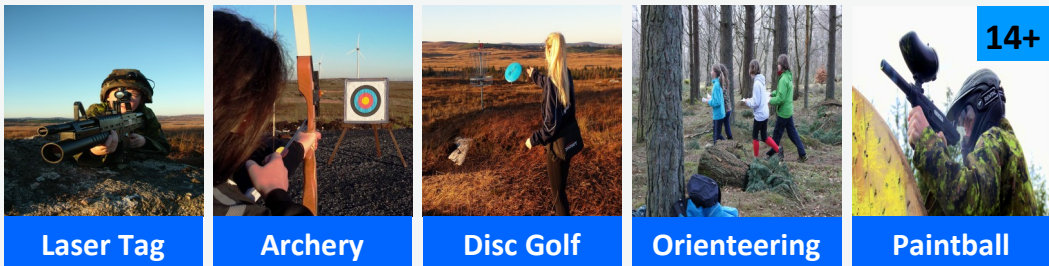

For details: www.eilemental.com
Email: contact@eilemental.com
Ph: 083 1 99 33 33
GPS: LAT: 53.283714 LON: -9.224199

Furbo - Galway

Laser Tag Archery Disc Golf Orienteering Paintball