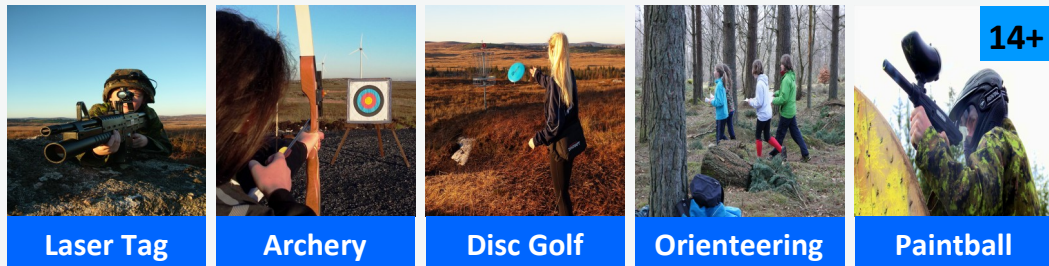

Furbo - Galway

Laser Tag Archery Disc Golf Orienteering Paintball

You are invited by:

*To an epic birthday adventure at
Eile Mental Activity Park*

To:

Date:

Time From: To:

RSVP To: